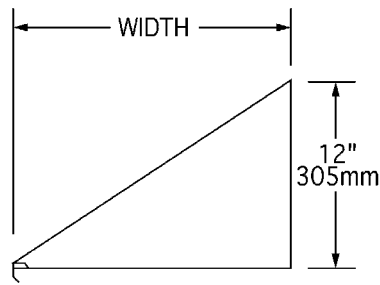

# Microwave Shelves

TOP VIEW

FRONT VIEW

SIDE VIEW

model #	width		length		weight	
	in.	mm	in.	mm	lbs.	kg
MWS1824	18"	457	24"	610	17	7.7
MWS2424	24"	610	24"	610	23	10.4

**EAGLE GROUP**  
 100 Industrial Boulevard, Clayton, DE 19938-8903 USA  
 Phone: 302-653-3000 • Fax: 302-653-2065  
 www.eaglegrp.com