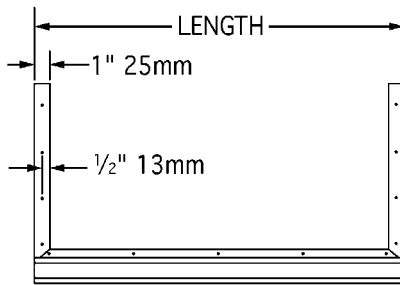

### Design and Construction Features

- Space-saving wall mount design.
- Available in 18" or 24" (457 or 610mm) widths.
- Standard length is 24" (610mm).
- Heavy gauge stainless steel polished to #3 finish.
- Marine counter edge in front prevents microwave from sliding off.
- Hole with black rubber grommet, located toward the rear of shelf.

# Microwave Shelves

TOP VIEW

FRONT VIEW

SIDE VIEW

model #	width		length		weight	
	in.	mm	in.	mm	lbs.	kg
MWS1824	18"	457	24"	610	17	7.7
MWS2424	24"	610	24"	610	23	10.4

**EAGLE GROUP**  
 100 Industrial Boulevard, Clayton, DE 19938-8903 USA  
 Phone: 302-653-3000 • Fax: 302-653-2065  
 www.eaglegrp.com